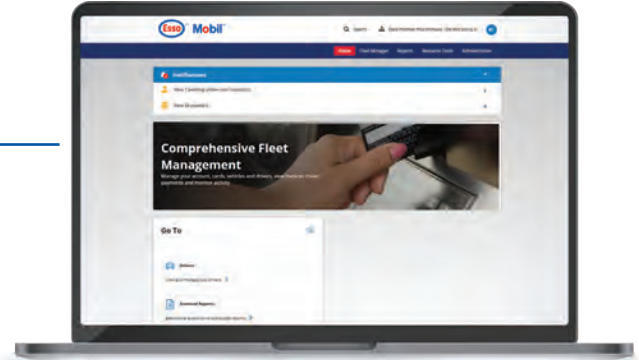

Enjoy broad acceptance and quality fuels

Manage your account in real time with essofleetonline.com

- Go paperless! Save time and reduce paperwork.
- Manage your account online with our easy to use online account management tool

Enjoy the convenience of the largest retail and diesel network in Canada

There are over 2,000 Esso™ and Mobil™ Stations across Canada. Visit www.esso.ca/find-station to find locations that are convenient to your business. Have your drivers download our mobile fuel finder app to find stations near where they are. Visit essostations.ca or download our Speedpass+ mobile app to find Esso and Mobil stations near you.